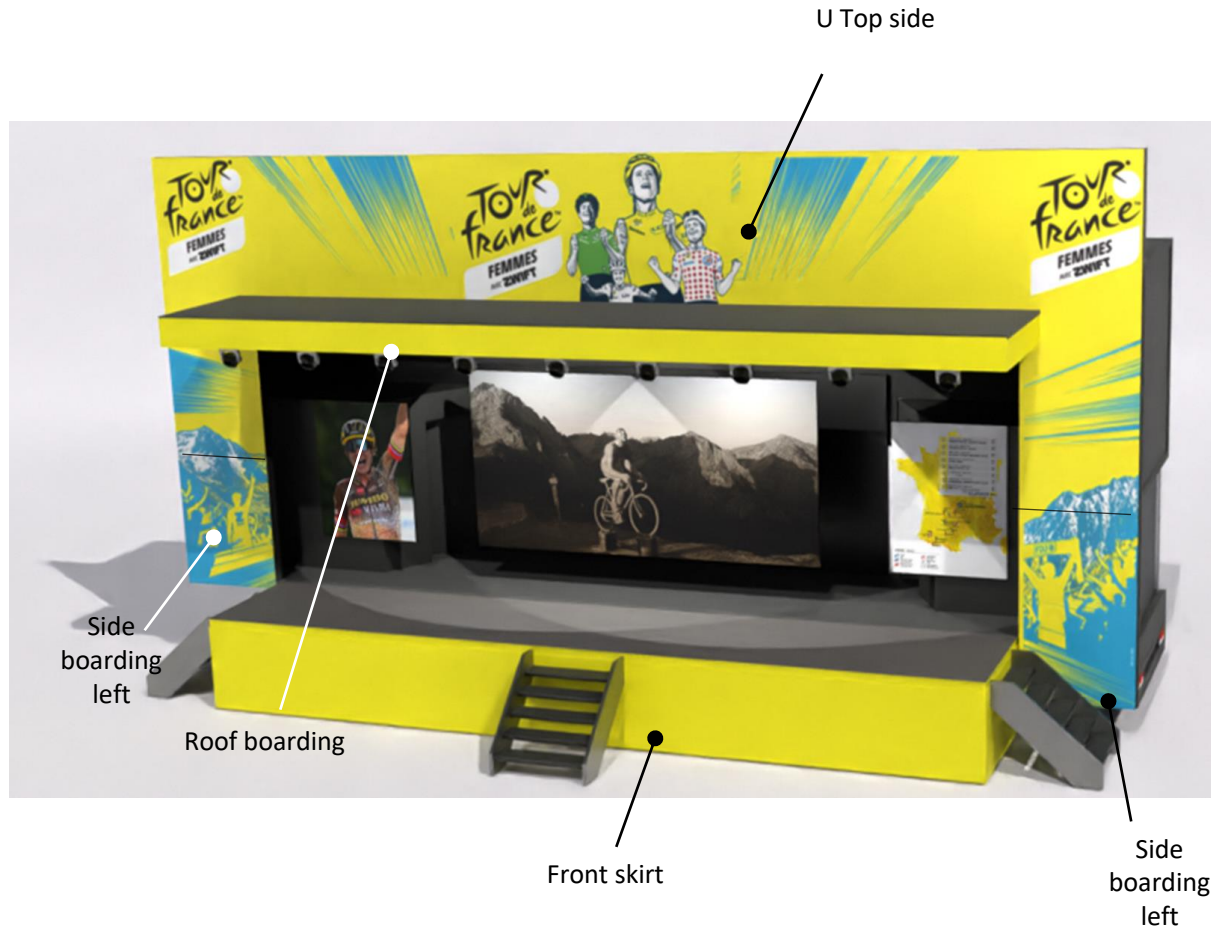

Branding

Branding

Branding

Branding

Description	Approx. size
Front skirt	1,1x10,5 = 11,5m ²
Side boarding left	1,5x1,5 = 2,7m ²
Side boarding right	1,5x2,6 = 3,9m ²
U Top side	4,1x13,5 = 34m ²
Roofboarding	0,4x10,5 = 4,2m ²
Total U incl. side boarding	41m ²

Option a) Back door entrance

Option b) Back entrance via stair

Option c) Back entrance with slide out