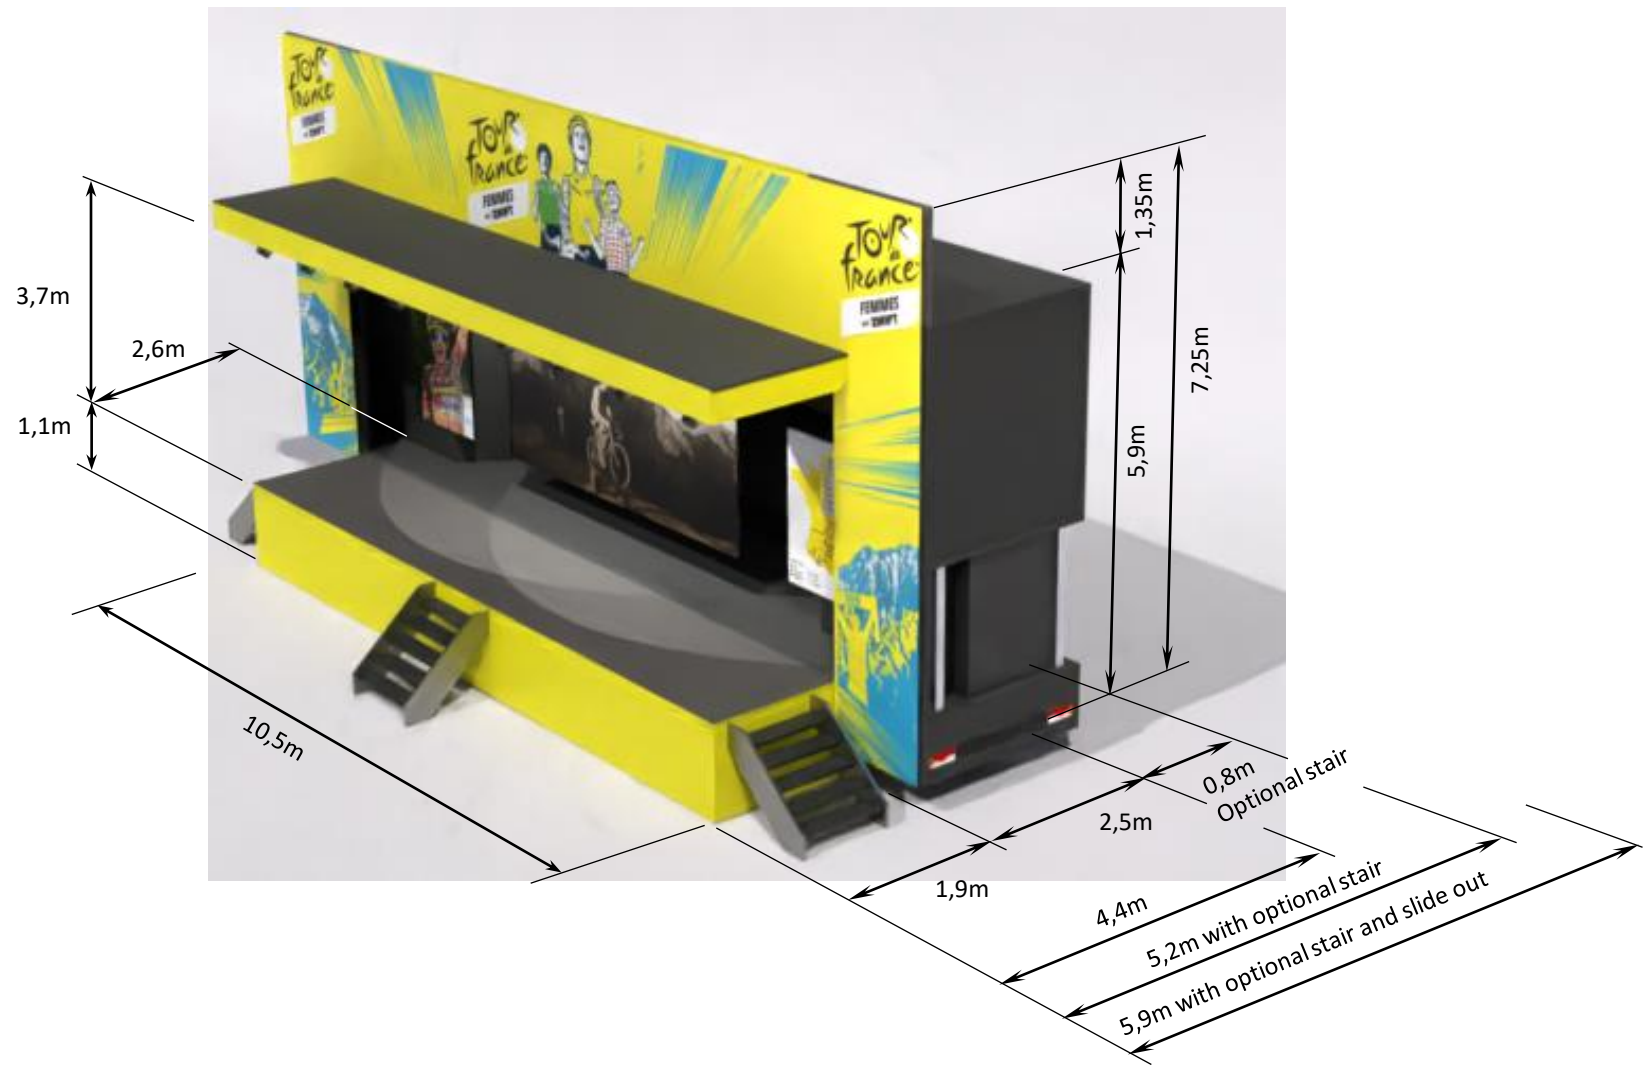

Branding

Branding

Branding

Branding

Description	Approx. size
Front skirt	1,1x10,5 = 11,5m ²
Side boarding left	1,5x1,5 = 2,7m ²
Side boarding right	1,5x2,6 = 3,9m ²
U Top side	4,1x13,5 = 34m ²
Roofboarding	0,4x10,5 = 4,2m ²
Total U incl. side boarding	41m ²

Option a) Back door entrance

Option b) Back entrance via stair

Option c) Back entrance with slide out