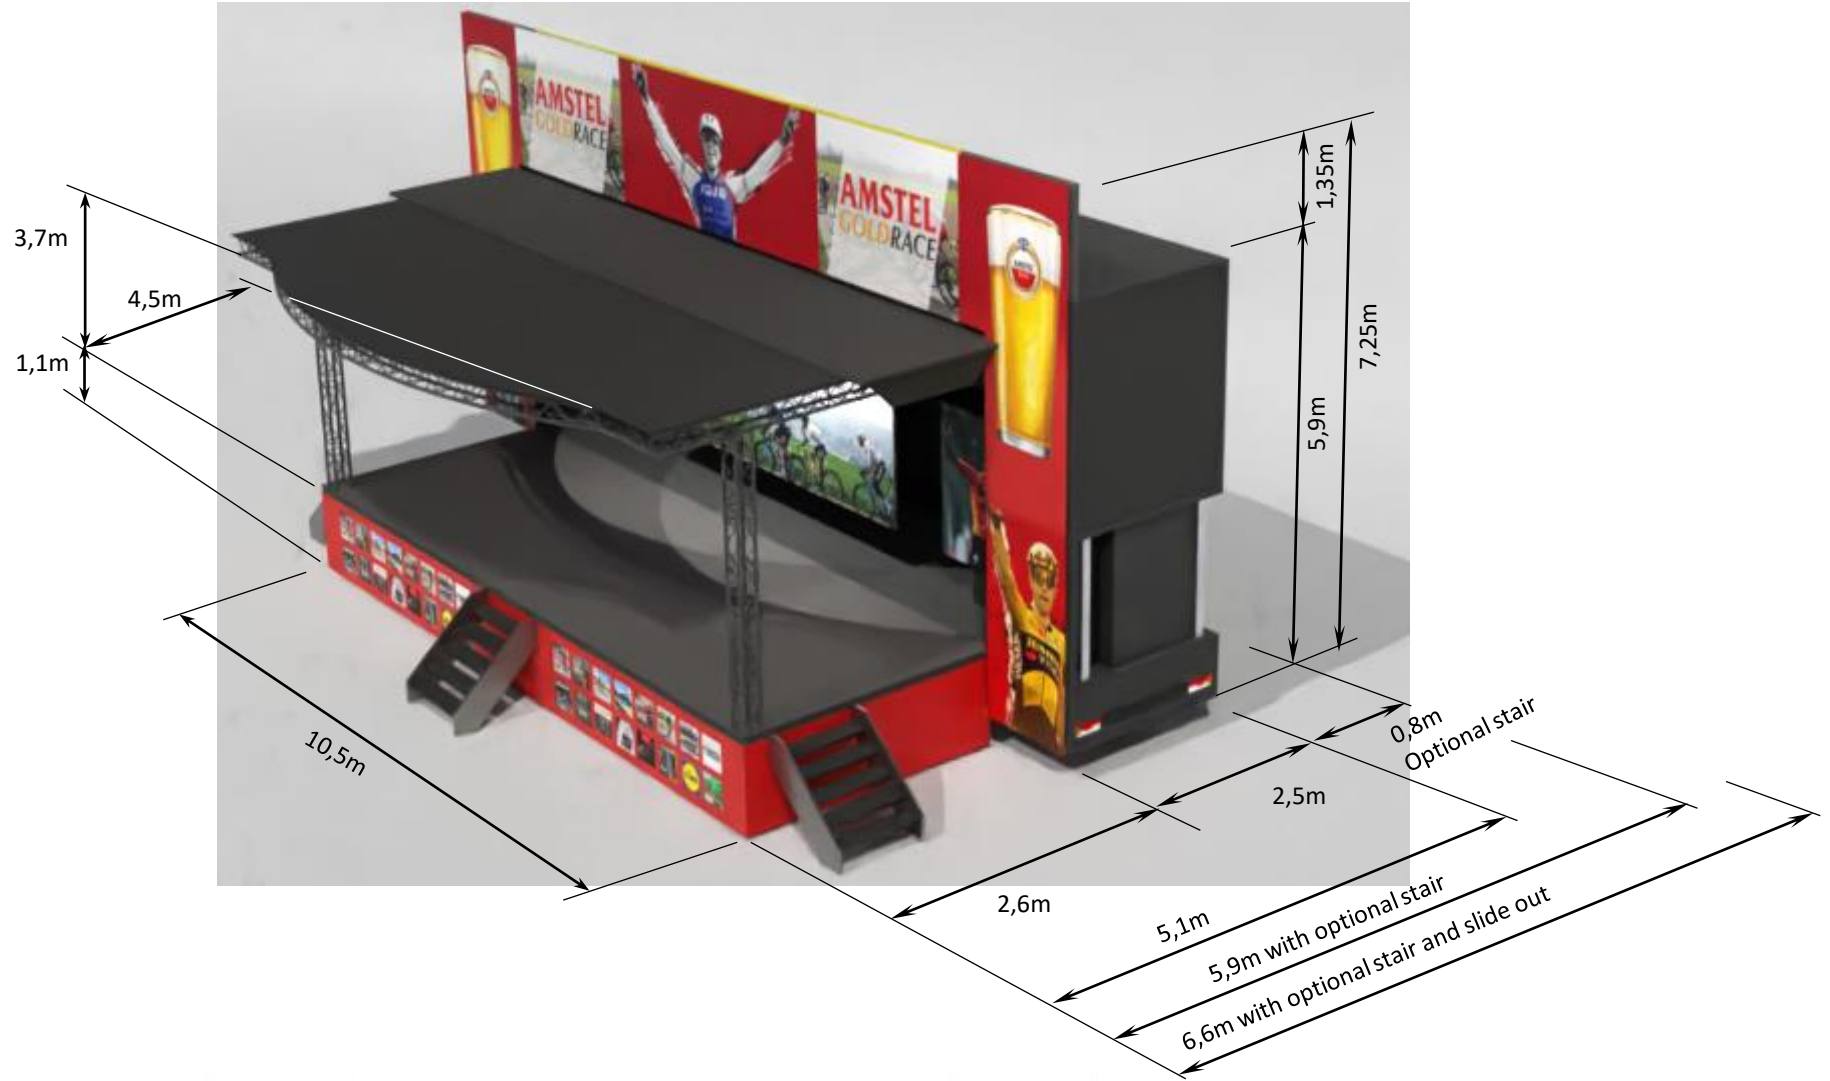

Branding

Branding

Branding

Branding

Description	Approx. size
Front skirt	1,1x10,5 = 11,5m <sup>2</sup>
Side boarding left	1,5x1,5 = 2,7m <sup>2</sup>
Side boarding right	1,5x2,6 = 3,9m <sup>2</sup>
U Top side	4,1x13,5 = 34m <sup>2</sup>
Roofboarding	0,4x10,5 = 4,2m <sup>2</sup>
Total U incl. side boarding	41m <sup>2</sup>

**Option a) Back door entrance**

**Option b) Back entrance via stair**

**Option c) Back entrance with slide out**